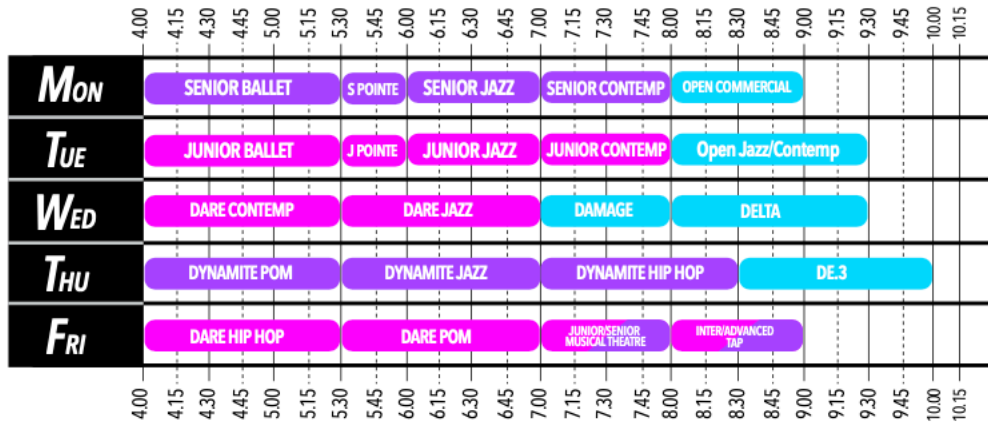

DANCERS EDGE TIMETABLE

OUTLAWS-EDGE

BAYSWATER TIMETABLE

KEY

- MINI (5-9yrs)
- YOUTH (7-12yrs)
- JUNIOR (12-15yrs)
- SENIOR (14-18yrs)
- OPEN (14+ & 18+)
- PRIVATES (no age requirement)

FERNTREE GULLY DANCE TIMETABLE