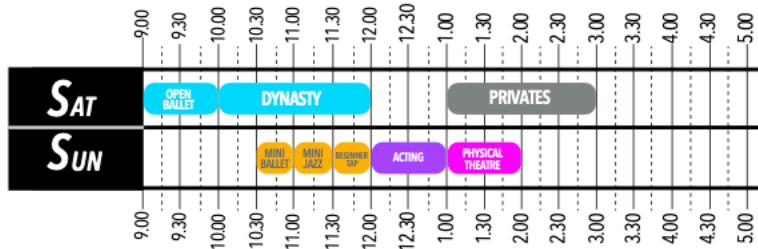

DANCERS EDGE TIMETABLE

OUTLAWS-EDGE

BAYSWATER TIMETABLE

KEY

- MINI (5-9yrs)
- YOUTH (7-12yrs)
- JUNIOR (12-15yrs)
- SENIOR (14-18yrs)
- OPEN (14+ & 18+)
- PRIVATES (no age requirement)

FERNTREE GULLY DANCE TIMETABLE